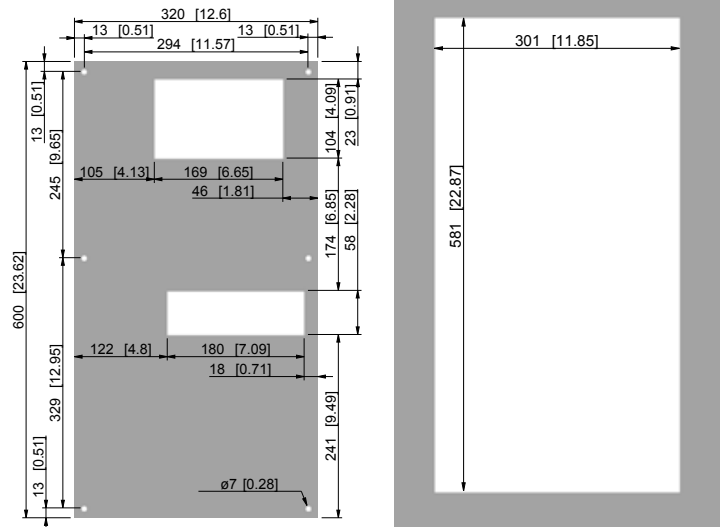

KG 4269 external

KG 4269 external / recessed