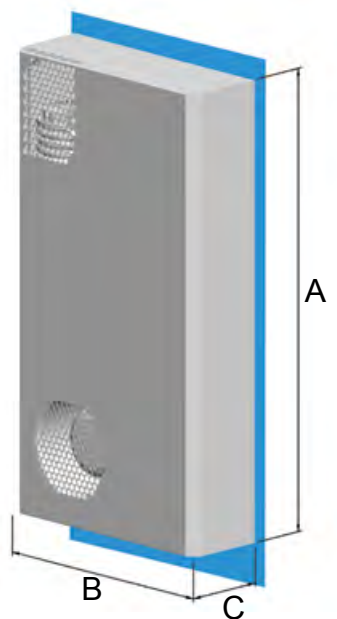

## External or recessed mounting

- ✓ Cooling capacities: 1,450 and 1,775 BTU
- ✓ Completely filterless, no need for any filter media
- ✓ Virtually maintenance free
- ✓ Only 4.3 inch deep therefore the slimmest air conditioners on the market
- ✓ NEMA 4X upgrade covers for stainless steel versions, please refer to page 42
- ✓ Assembly parts, mounting template and condensation kit included

CE RoHS COMPLIANT cUL US Type 12

KG 4268, KG 4269				
Type	KG 4268-230V	KG 4268-120V	KG 4269-230V	KG 4269-120V
Order number	42680001	42681001	42690001	42691001
Order number stainless steel 304 (V2A)	42XXX02			
Cooling capacity 95F / 95F	1,450 BTU		1,775 BTU	1,700 BTU
Cooling capacity 95F / 122F	1,130 BTU			
Compressor type	Rotary piston compressor			
Operating temperature range	50°F - 122°F			
Setting range	68°F - 122°F			
Ambient / cabinet air flow	118 / 74 cfm		147 / 74 cfm	
Mounting	external / recessed			
Dimensions A x B x C (D)	20.47 x 12.6 x 4.33 (0.98) inch		23.62 x 12.6 x 4.33 (0.98) inch	
Housing material / color	Mild steel, powder coated, RAL 7035			
Weight	33 lbs.		35 lbs.	
<b>ELECTRICAL DATA</b>				
Voltage / Frequency	230 V ~ 50/60 Hz	120 V ~ 60 Hz	230 V ~ 50/60 Hz	120 V ~ 60 Hz
Current 95F / 95F	1.6 A @ 50 Hz 1.5 A @ 60 Hz	3.2 A @ 60 Hz	2.4 A @ 50 Hz 2.6 A @ 60 Hz	4.4 A @ 60 Hz
Starting current	3.2 A	7.4 A	5.8 A	14.6 A
Max. current	1.9 A	4.2 A	2.8 A	5.1 A
Nominal power 95F / 95F	325 W @ 50 Hz 345 W @ 60 Hz	325 W @ 60 Hz	480 W @ 50 Hz 490 W @ 60 Hz	475 W @ 60 Hz
Max. power	440 W		560 W	550 W
Fuse rating	6 A (T)			
Connection	Connection terminal block			
NEMA rating	Type 12			
Certification	CE, RoHS, cURus			

### Performance graphs

KG 4268 external

recessed

rear view

KG 4269 external

recessed

rear view

For mounting templates please refer to page 16