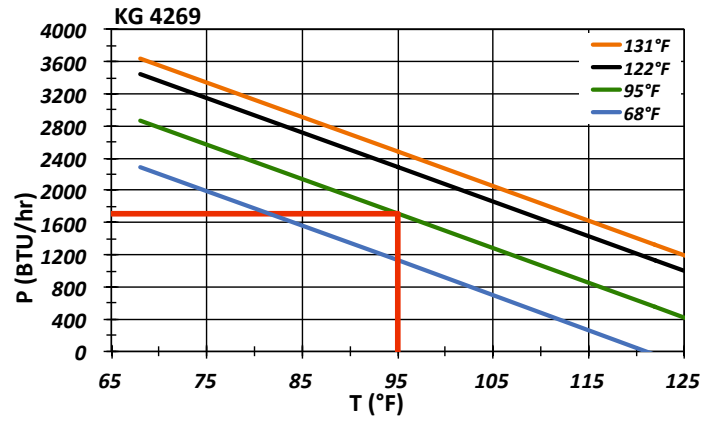

Performance graphs

KG 4268 external