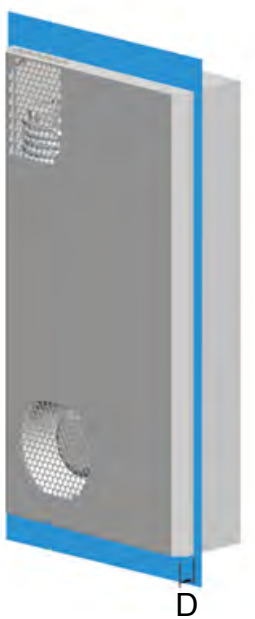

# SoliTherm® SlimLine

Filterless enclosure cooling

KG 4268

## External or recessed mounting

- ✓ Cooling capacities: 1,450 and 1,775 BTU
- ✓ Completely filterless, no need for any filter media
- ✓ Virtually maintenance free
- ✓ Only 4.3 inch deep therefore the slimmest air conditioners on the market
- ✓ NEMA 4X upgrade covers for stainless steel versions, please refer to page 42
- ✓ Assembly parts, mounting template and condensation kit included

CE RoHS COMPLIANT cUL US Type 12

KG 4268, KG 4269				
Type	KG 4268-230V	KG 4268-120V	KG 4269-230V	KG 4269-120V
Order number	42680001	42681001	42690001	42691001
Order number stainless steel 304 (V2A)	42XXX02			
Cooling capacity 95F / 95F	1,450 BTU		1,775 BTU	1,700 BTU
Cooling capacity 95F / 122F	1,130 BTU			
Compressor type	Rotary piston compressor			
Operating temperature range	50°F - 122°F			
Setting range	68°F - 122°F			
Ambient / cabinet air flow	118 / 74 cfm		147 / 74 cfm	
Mounting	external / recessed			
Dimensions A x B x C (D)	20.47 x 12.6 x 4.33 (0.98) inch		23.62 x 12.6 x 4.33 (0.98) inch	
Housing material / color	Mild steel, powder coated, RAL 7035			
Weight	33 lbs.		35 lbs.	
<b>ELECTRICAL DATA</b>				
Voltage / Frequency	230 V ~ 50/60 Hz	120 V ~ 60 Hz	230 V ~ 50/60 Hz	120 V ~ 60 Hz
Current 95F / 95F	1.6 A @ 50 Hz 1.5 A @ 60 Hz	3.2 A @ 60 Hz	2.4 A @ 50 Hz 2.6 A @ 60 Hz	4.4 A @ 60 Hz
Starting current	3.2 A	7.4 A	5.8 A	14.6 A
Max. current	1.9 A	4.2 A	2.8 A	5.1 A
Nominal power 95F / 95F	325 W @ 50 Hz 345 W @ 60 Hz	325 W @ 60 Hz	480 W @ 50 Hz 490 W @ 60 Hz	475 W @ 60 Hz
Max. power	440 W		560 W	550 W
Fuse rating	6 A (T)			
Connection	Connection terminal block			
NEMA rating	Type 12			
Certification	CE, RoHS, cURus			

### Performance graphs

KG 4268 external

recessed

rear view

KG 4269 external

recessed

rear view

For mounting templates please refer to page 16