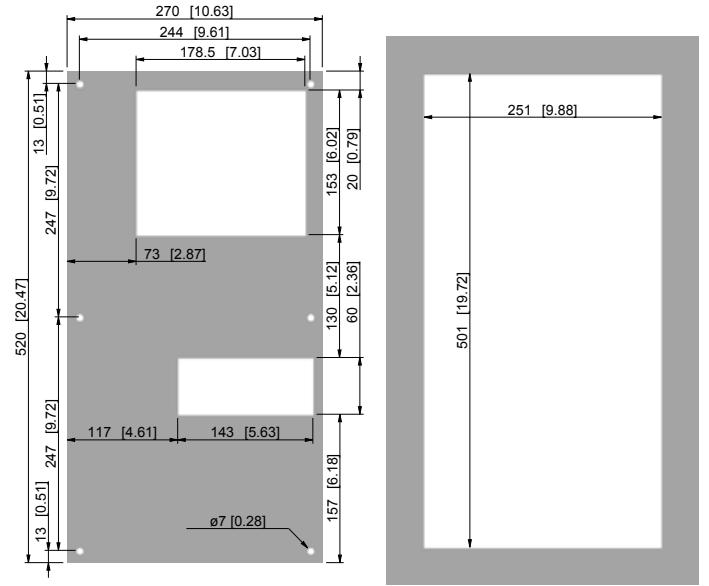

Mounting templates SlimLine

KG 4266 external

KG 4266 external / recessed