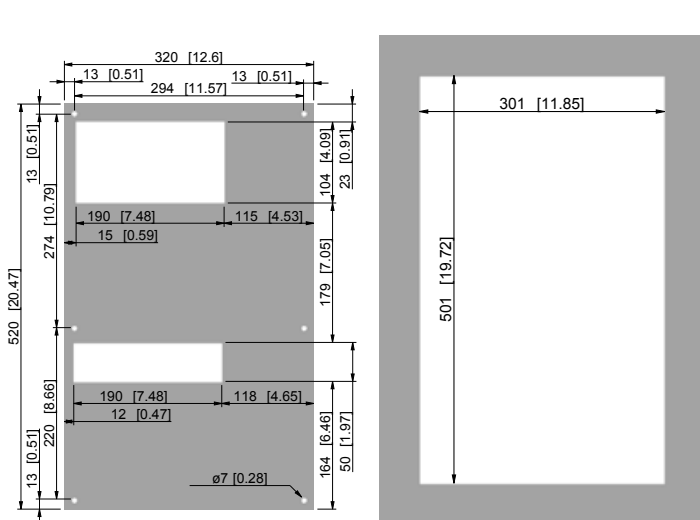

# Mounting templates SlimLine

KG 4266 external

KG 4266 external / recessed

KG 4267 external

KG 4267 external / recessed

KG 4268 external

KG 4268 external / recessed

KG 4269 external