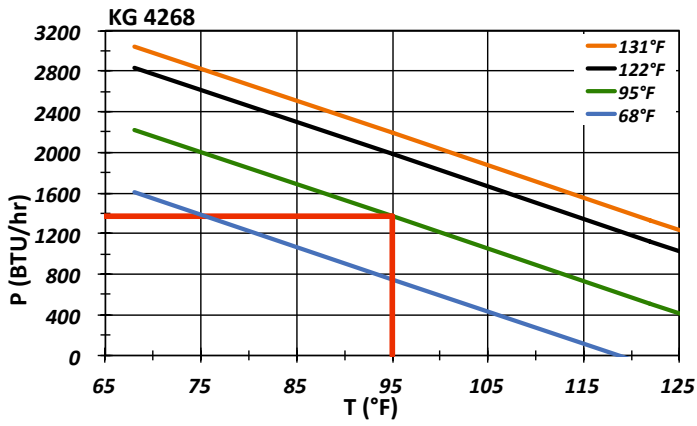

Performance graphs

KG 4268 external