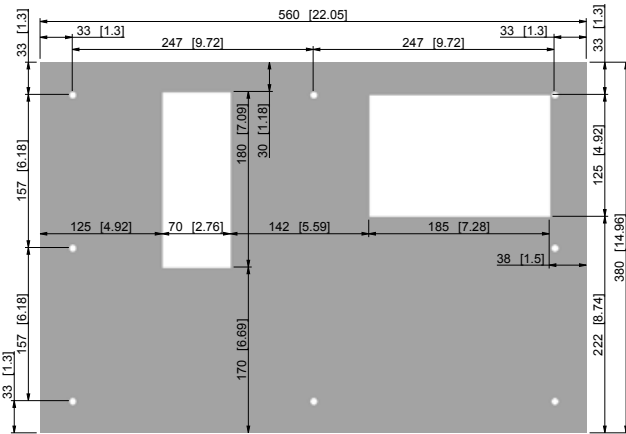

KG 4267 external