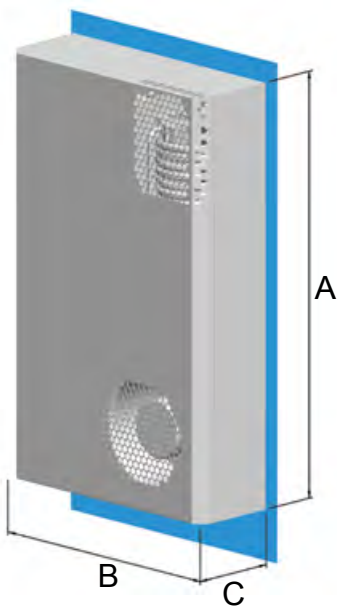

Performance graphs

KG 4268 external