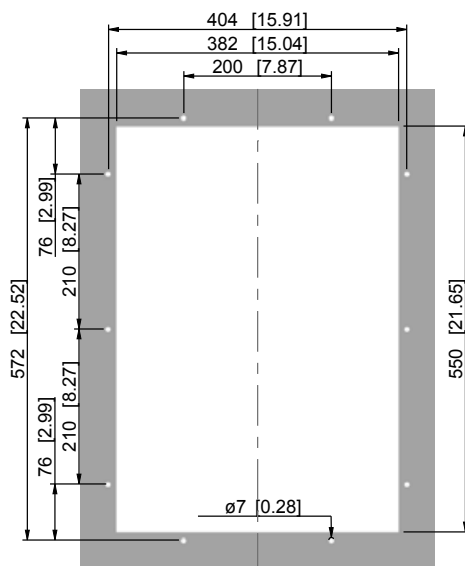

TG 6405 external / recessed