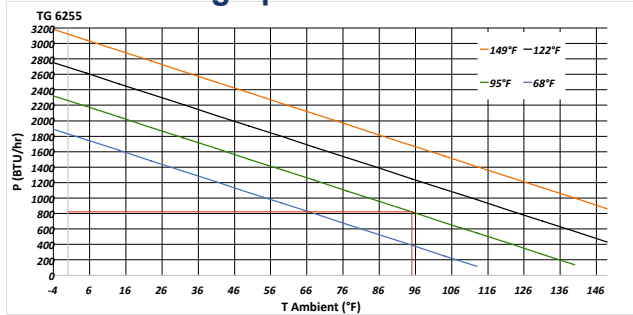

Performance graphs

For mounting templates please refer to page 41