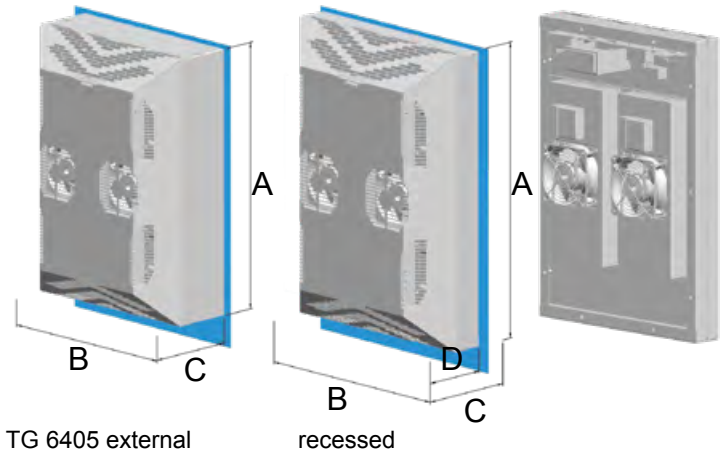

Performance graphs

For mounting templates please refer to page 41