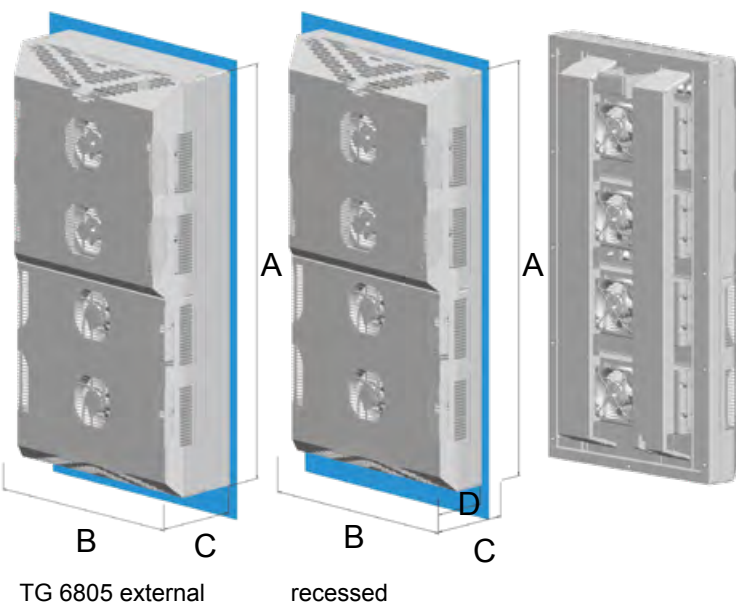

Performance graphs

For mounting templates please refer to page 41