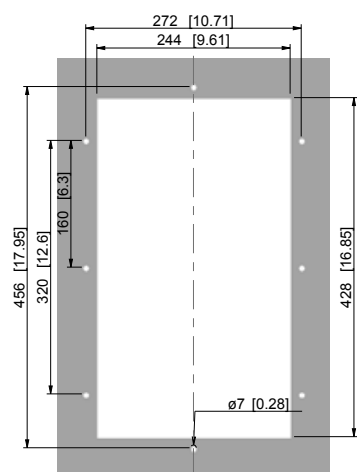

TG 6155 / 6205 / 6255 external