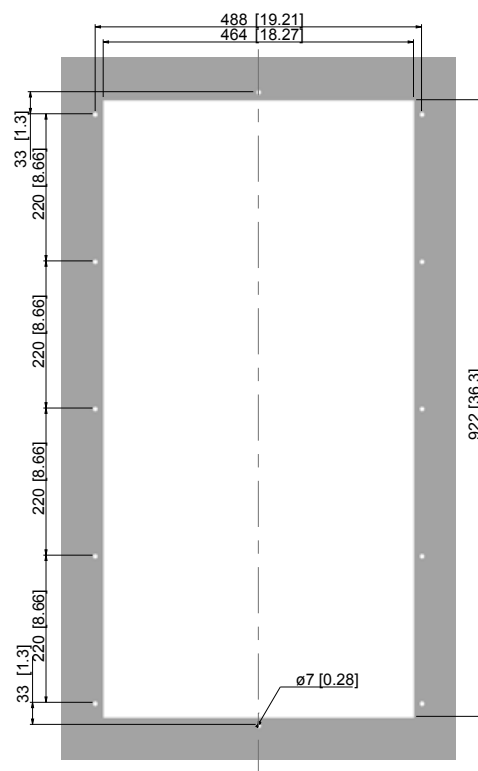

TG 6805 external / recessed