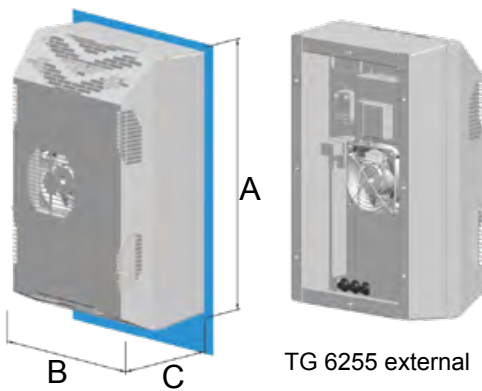

Performance graphs

For mounting templates please refer to page 41