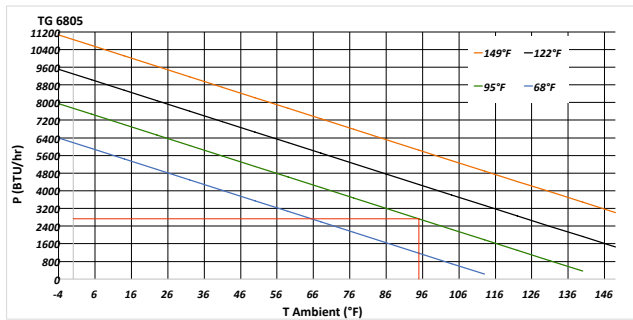

Performance graphs

For mounting templates please refer to page 41