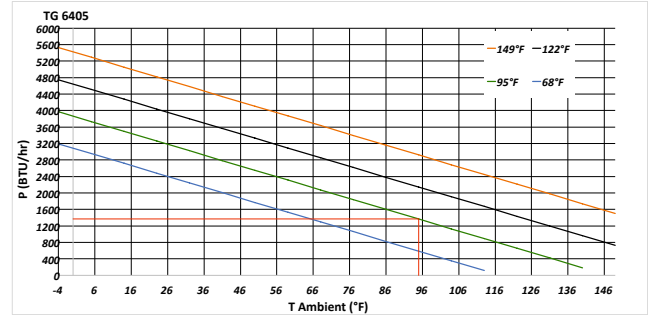

Performance graphs

For mounting templates please refer to page 41